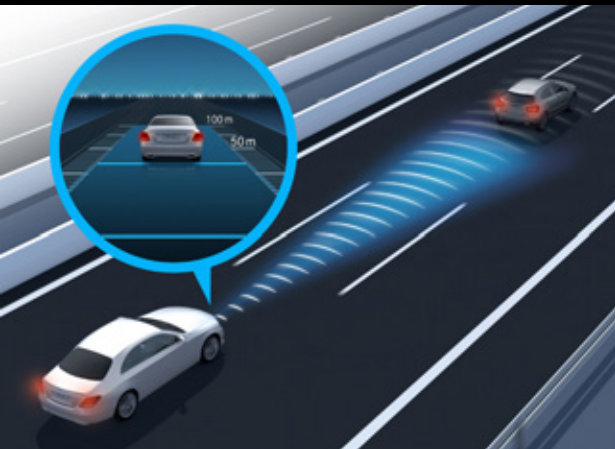

> Book a test drive

> View offers

> Find a Retailer

> View the Range Guide

Active Distance Assist DISTRONIC

Blind Spot Assist

Driving Assistance package

Active Distance Assist DISTRONIC helps the driver to maintain a safe distance to the vehicle in front and so relieves strain on the driver, especially on long journeys or in a traffic jam

Lane Tracking package, consisting of:

Blind Spot Assist – able to detect vehicles in the blind spot and give the driver visible and audible warnings

Lane Keeping Assist – able to detect when the vehicle is unintentionally drifting out of lane, duly warning the driver by means of pulsed vibrations through the steering wheel