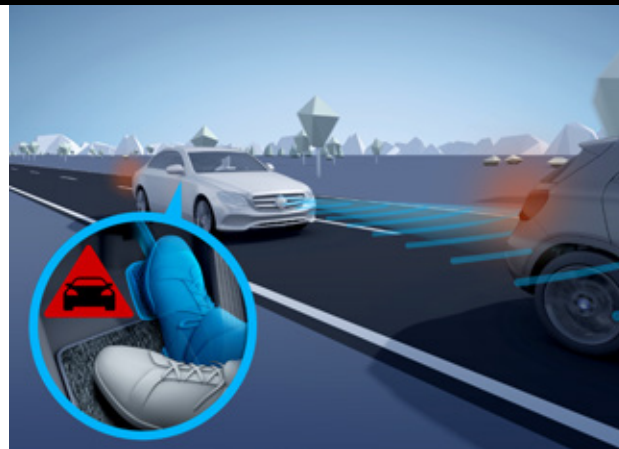

Panoramic sunroof

Automatic rain-sensor closing function

Convenience closing via air recirculation button

Electronic roller sunblind

Tilt position automatically adapts to the vehicle speed in three stages

> Book a test drive

> View offers

> Find a Retailer

> View the Range Guide

Active Distance Assist DISTRONIC

Blind Spot Assist

Driving Assistance package

Active Distance Assist DISTRONIC helps the driver to maintain a safe distance to the vehicle in front and so relieves strain on the driver, especially on long journeys or in a traffic jam

Lane Tracking package, consisting of:

Blind Spot Assist – able to detect vehicles in the blind spot and give the driver visible and audible warnings

Lane Keeping Assist – able to detect when the vehicle is unintentionally drifting out of lane, duly warning the driver by means of pulsed vibrations through the steering wheel