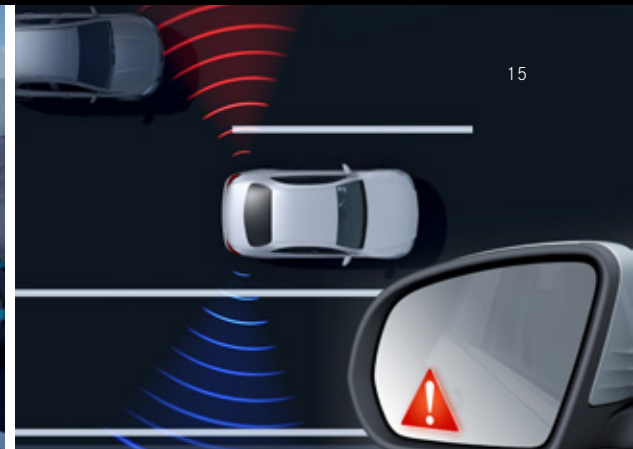

Panoramic sunroof

Automatic rain-sensor closing function

Convenience closing via air recirculation button

Electronic roller sunblind

Tilt position automatically adapts to the vehicle speed in three stages

> Book a test drive

> View offers

> Find a Retailer

> View the Range Guide

Active Distance Assist DISTRONIC

Blind Spot Assist

Driving Assistance package

Active Distance Assist DISTRONIC helps the driver to maintain a safe distance to the vehicle in front and so relieves strain on the driver, especially on long journeys or in a traffic jam

Lane Tracking package, consisting of:

Blind Spot Assist – able to detect vehicles in the blind spot and give the driver visible and audible warnings

Lane Keeping Assist – able to detect when the vehicle is unintentionally drifting out of lane, duly warning the driver by means of pulsed vibrations through the steering wheel

PRE-SAFE® anticipatory safety system

The renowned PRE-SAFE® safety system can ‘sense’ critical road situations and initiate preventive safety measures

Driving Assistance package (code DP2) – designed and priced as a package, including items listed. Only in conjunction with automatic transmission.